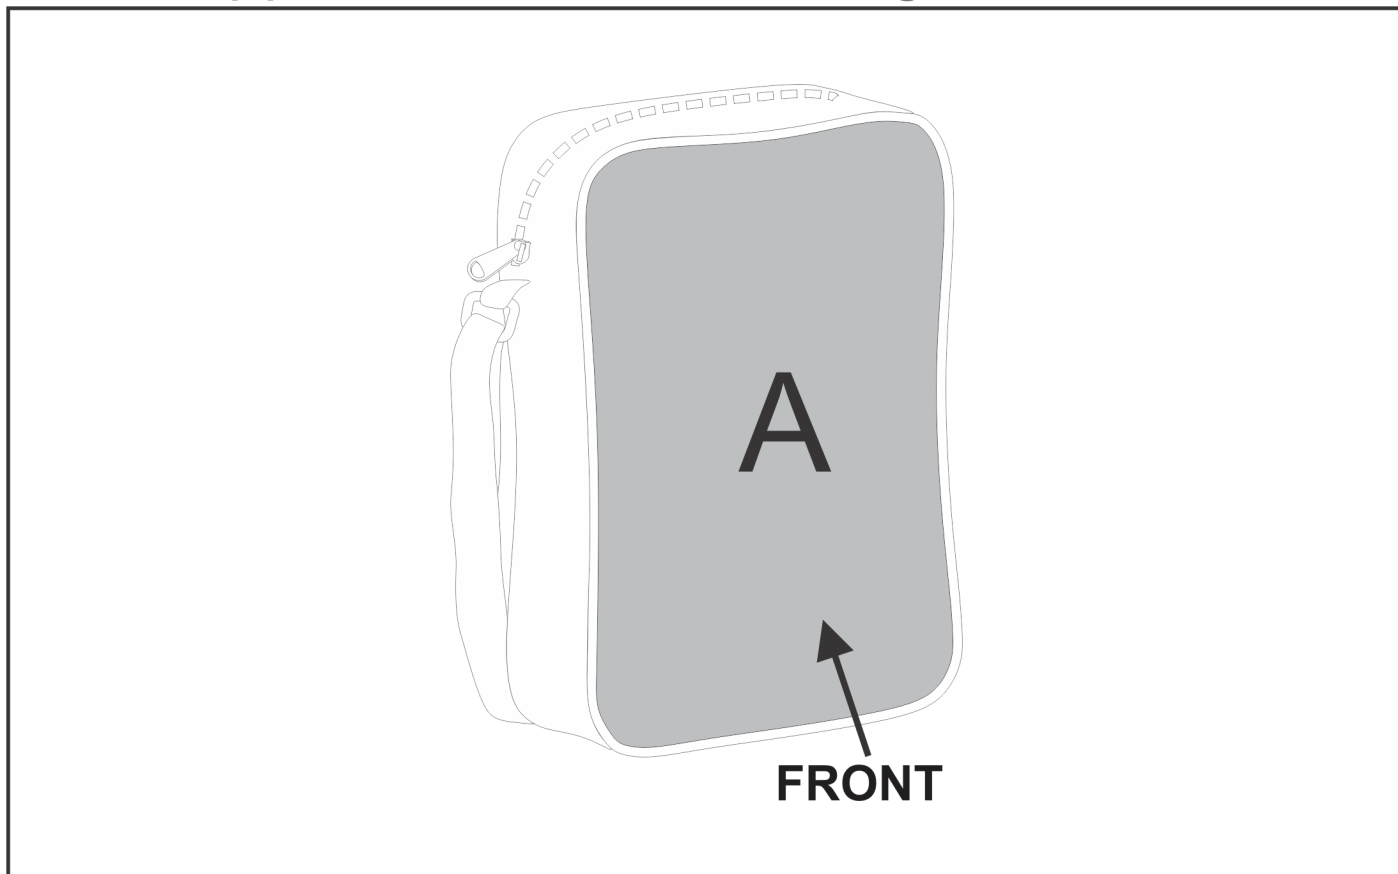

SG-HP-29-G

PPS Hoppla A4 Conference Bag

Need to know:

- Includes 1-Position Sublimation (setup fees apply)
- **Please Note: We cannot guarantee 100% logo Alignment on all Brandable Panels.**

Branding Options:

Position A

1. Custom Sublimation A (CPSUB-A)
Full Colour
Size: 260mm wide x 330mm high